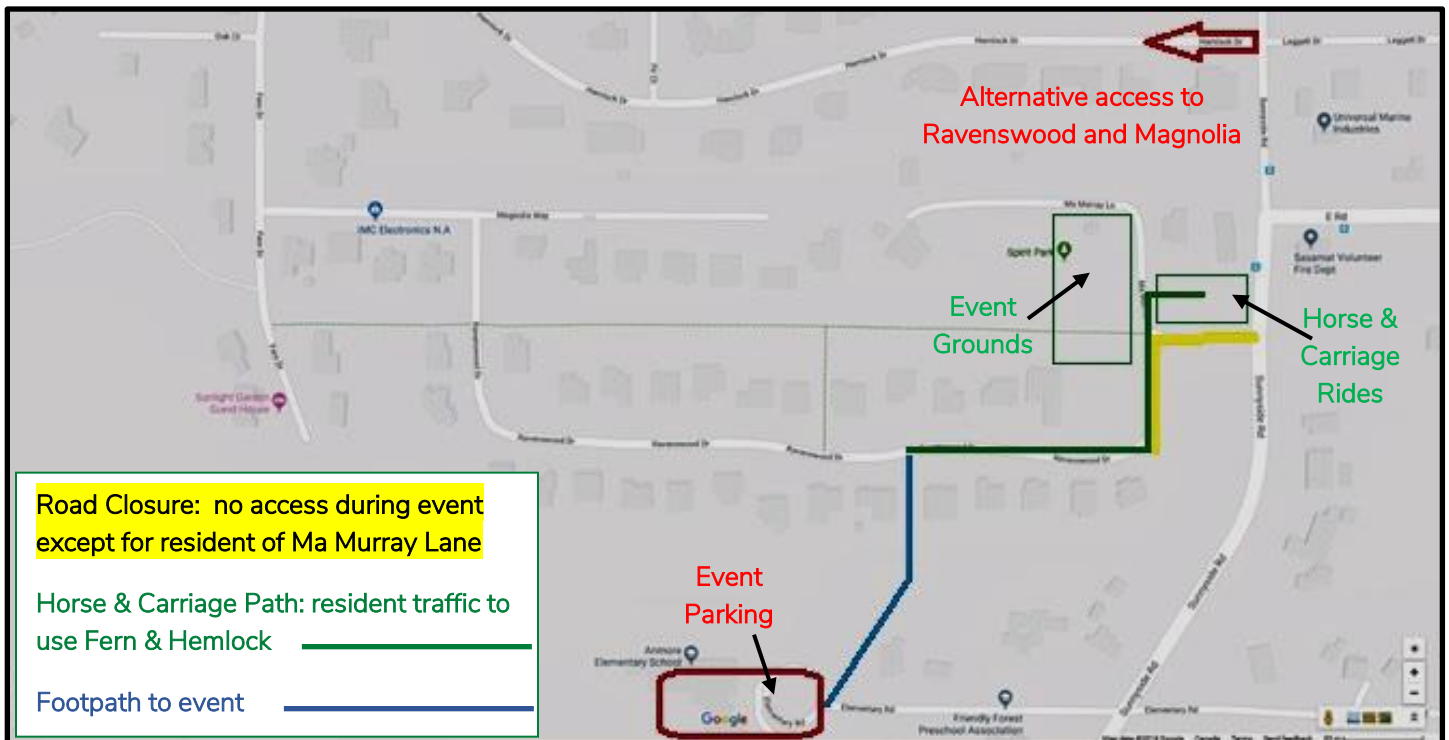

The annual Anmore community event, Light Up Spirit Park, will take place on **Sunday, December 2nd, 2018** from **5 – 8 pm**.

During this time, access to Ma Murray Lane will be restricted to residents only. The access to Ravenswood Drive and Magnolia Way via Spirit Park **will be closed** and we ask that those residents enter and exit their properties via Fern Drive and Hemlock Drive.

Event parking will be available at **Anmore Elementary school**. Please consider carpooling or walking to the event.

We apologise for any inconvenience this may cause and thank you for your patience. We look forward to seeing you at the event.